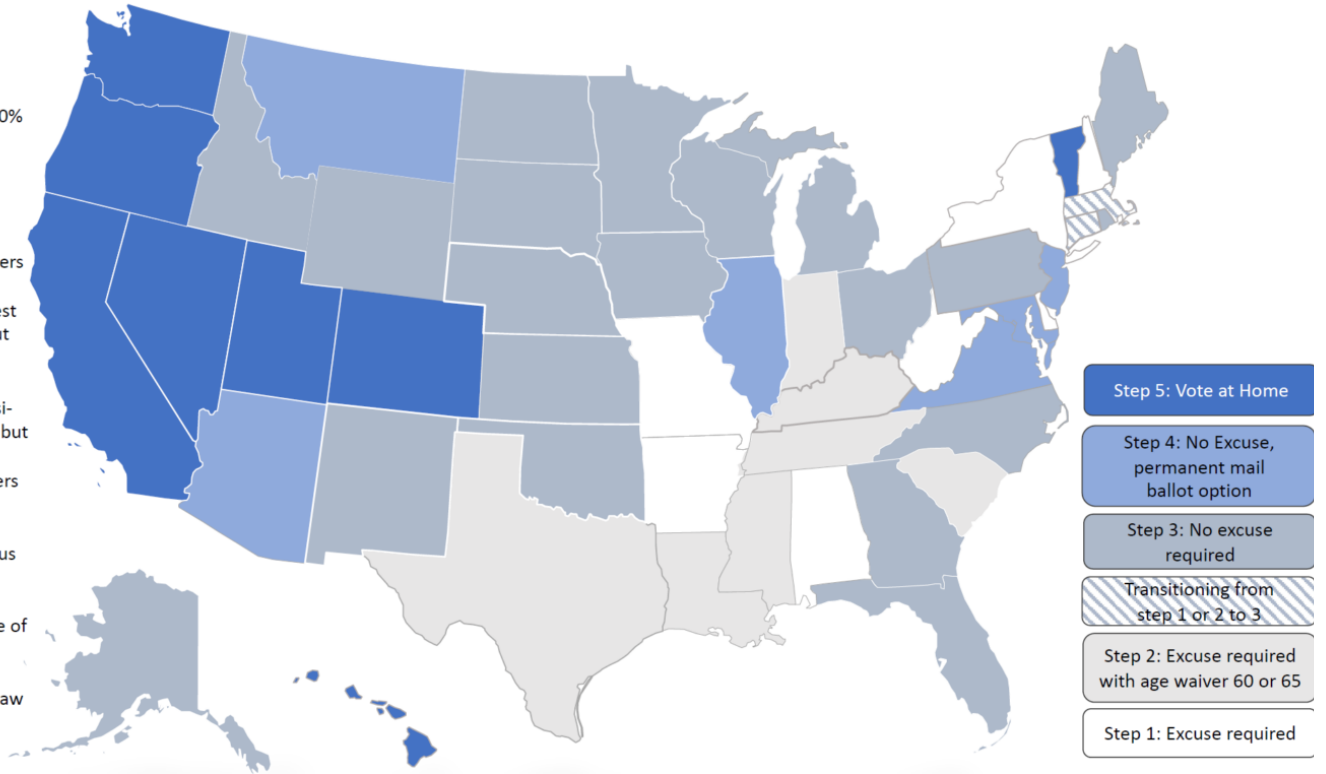

CA 100% VAH as of Sep. 2021
VT 100% VAH 2021
NV 100% VAH 2021
HI 100% VAH in 2020
UT 100% VAH in 2019

NE has 11 counties on 100% VAH as of 2020

ND has 30 counties using 100% mailed-out ballots

DC offers Step 4 to its voters

OH sends absentee request forms to all 8M voters, but only for some elections

MI, MN & PA have a quasi-permanent absentee list, but periodically send request forms, not ballots, to voters

AL, KS, ME, & WI offer permanent absentee status to voters with disabilities

MA awaiting final passage of SB 2545 for no excuse

CT planning "no excuse" law via popular vote 2024

Vote at Home Status by State – November 2021

THE SECRET SUCCESS OF MAILED OUT BALLOT ACCESS POLICIES NATIONWIDE

Much has been written about the success of temporary policies states put in place for mailed-out ballot access during the 2020 election due to the pandemic. The resulting use of those ballots, and the percentage of the popular vote they represented was indeed stunning.