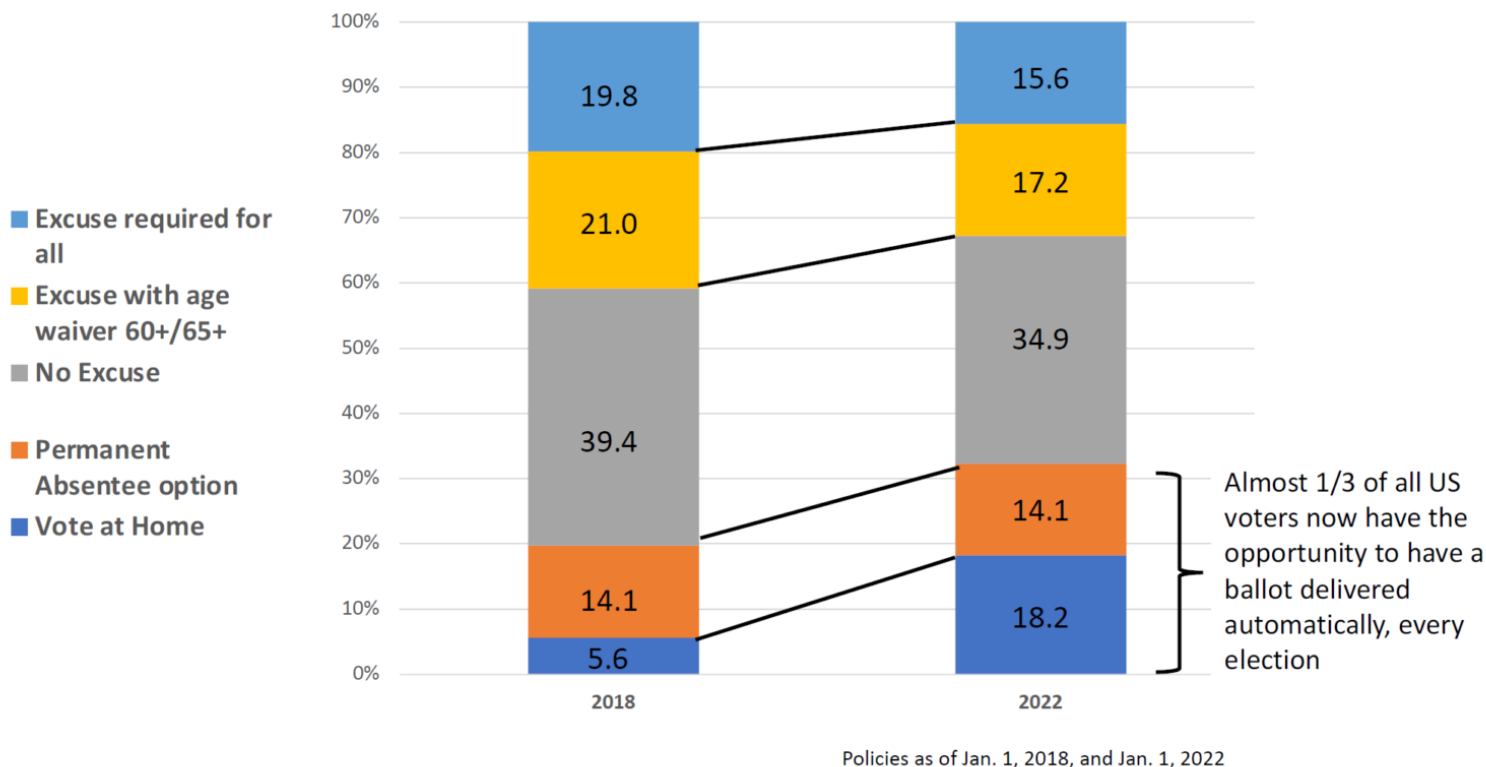

Four years of significant progress for Vote at Home

Statewide mailed-out ballot policies (% of all US voters)

HOW WE CAN HELP

The National Vote at Home Institute (NVAHI) is a nonpartisan nonprofit dedicated to making sure every eligible American can vote by improving and expanding vote at home options in all 50 states.

[About Us](#)

[Our Services](#)

[Connect with Us](#)

Implement
Vote at Home

Research

Consultation

Education

STAY INFORMED AND SUPPORT VOTE AT HOME